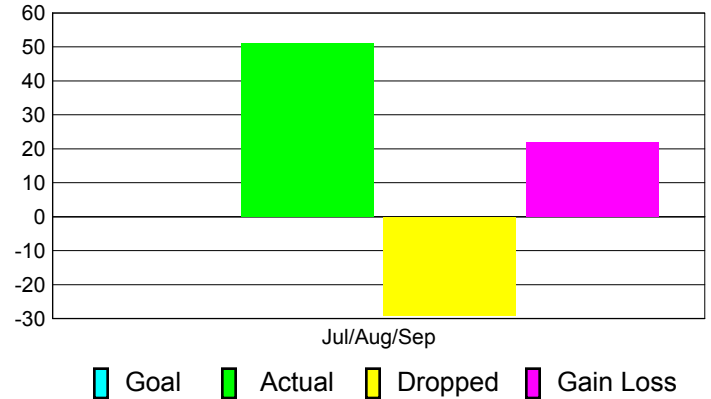

Membership Results 2012-2013

Goal, New, Dropped, Gain/Loss